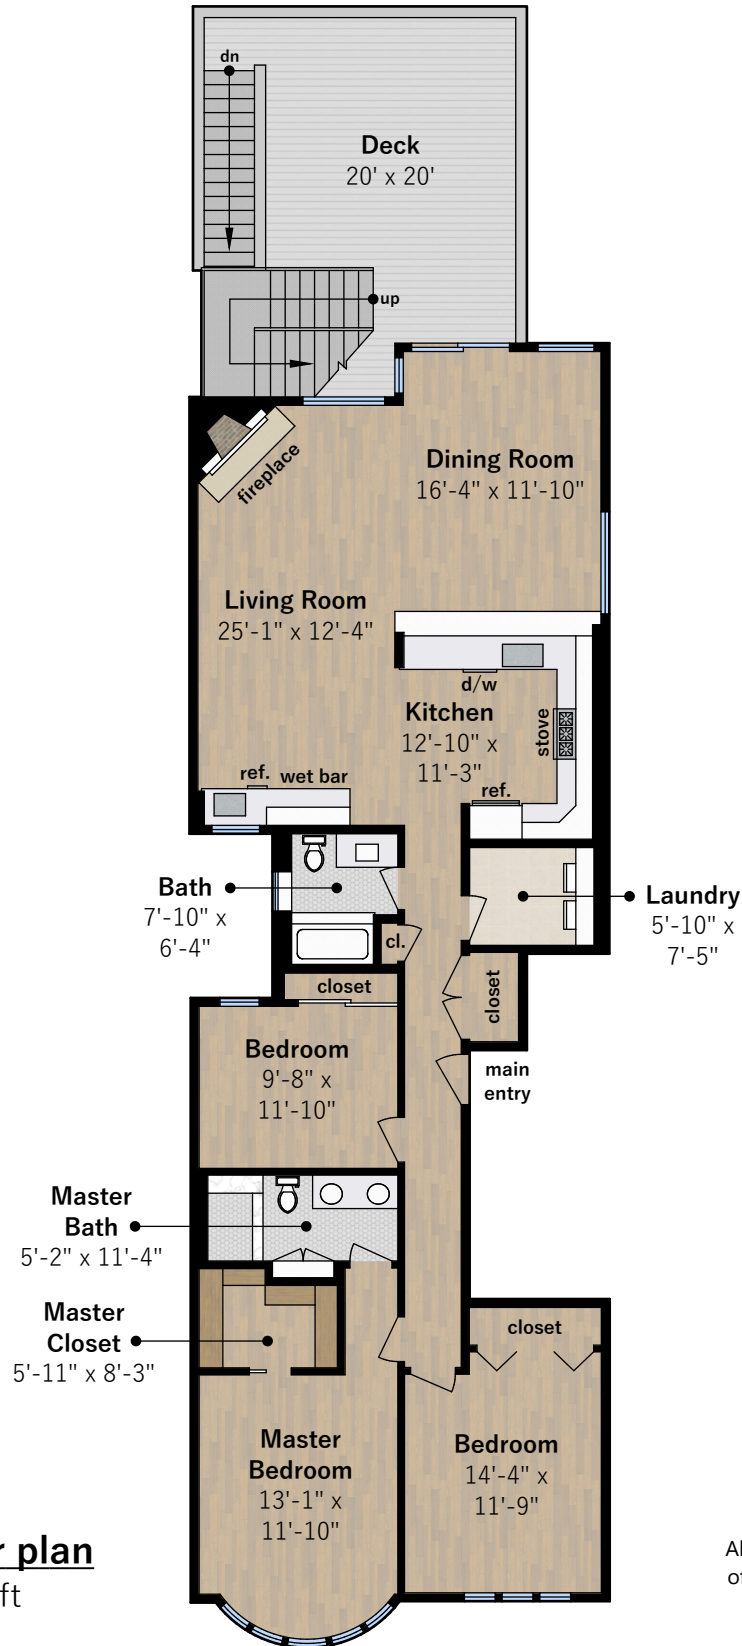

3653 Buchanan Street #1

San Francisco, CA 94123

Main Level - floor plan

approx. 1,678 sqft

Estimated Total Finished Square Footage: 1,678 sqft
Main Level: 1,678 sqft

All square footage measured from perimeter of exterior walls. Decks and shared areas are not included in calculations.

Measured on April 24th, 2019